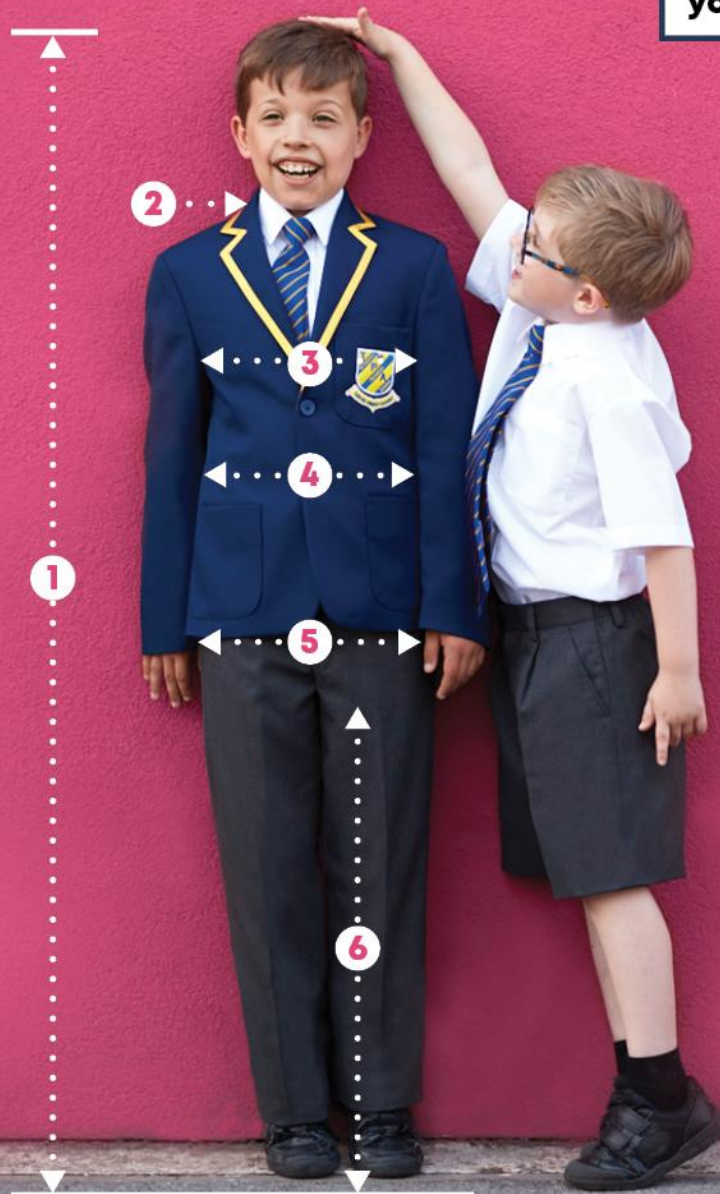

HOW TO MEASURE YOUR CHILD

Price & Buckland Schoolwear has been created with the growing child in mind and for a comfortable fit. It is generous in size and durable.

We always recommend checking your child's measurements before buying by using our top tips to ensure the best fit.

Watch our how to measure your child video here! →

1 HEIGHT

Without shoes, with the back against the wall place feet together flat on the floor. Measure from the top of the head to the ground.

2 NECK

Measure around the base of the neck where the shirt collar would normally sit. Leave a little room for comfort.

3 CHEST

Measure the chest at the fullest part placing the tape close up under the arms.

4 WAIST

Measure around the natural waistline, at the narrowest part. Leave a little extra room for comfort.

5 HIPS

Standing straight, with heels together, measure around the fullest part.

6 INSIDE LEG

In bare feet take the measurement from the top of the inside leg to the floor.